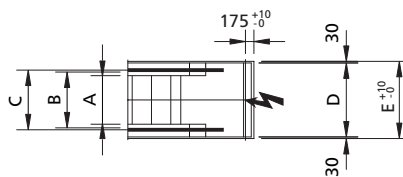

Transportation dimensions