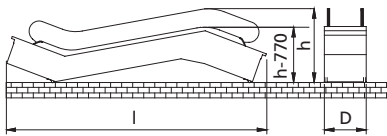

Transportation dimensions