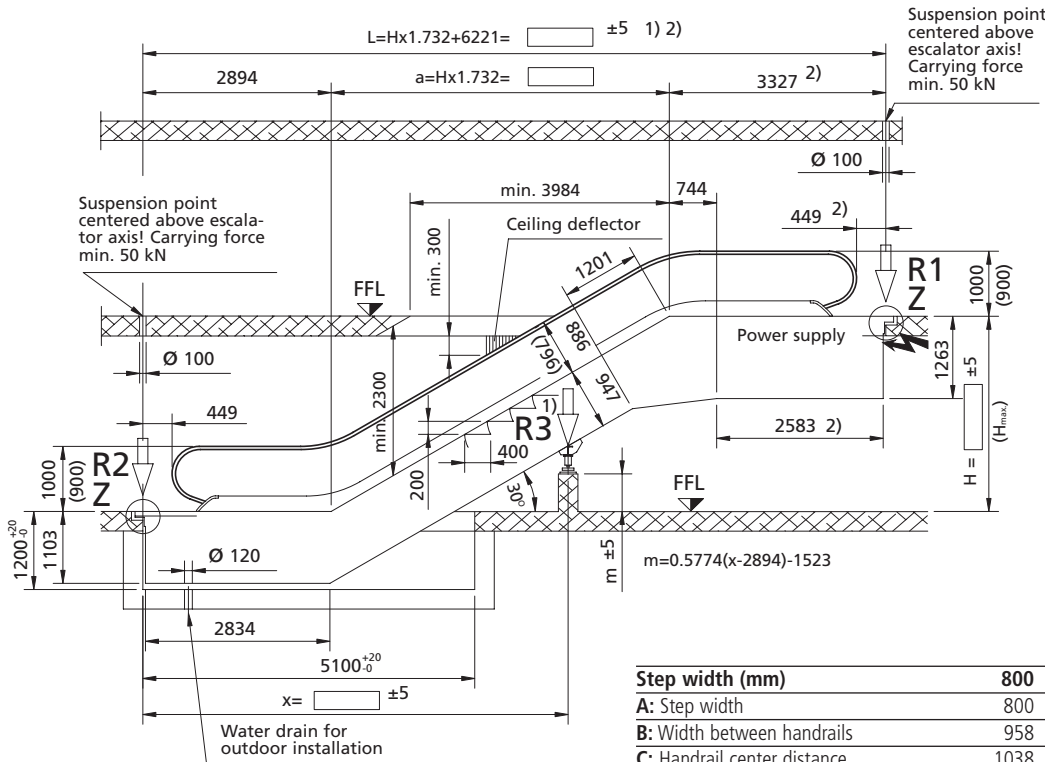

Schindler 9300 Advanced Edition

Type 30 • 30°-M

Rise: max. 13 m at a step width of 1000 mm
Balustrade: design E/F
Balustrade height: 900/1000 mm

Inclination: 30°
Step width: 800/1000 mm
Step run: 3 horizontal steps

All dimensions in mm.
 Observe national regulations!
 Subject to changes.

1) If $L > L_{max.}$, an intermediate support may be required. Please consult Schindler.

2) With a double drive, the truss must be extended by 417 mm.

3) With a balustrade height of 900 mm, h is reduced by 70 mm.

4) Delivery in min. 2 parts.

| Step width (mm) | 800 | 1000 |
|-------------------------------------|-------|-------|
| A: Step width | 800 | 1000 |
| B: Width between handrails | 958 | 1158 |
| C: Handrail center distance | 1038 | 1238 |
| D: Width of escalator | 1340 | 1540 |
| E: Width of pit | 1400 | 1600 |
| $L_{max.}^1$: Limiting span length | 17100 | 15700 |
| $H_{max.}$: Maximum rise | 13000 | 13000 |