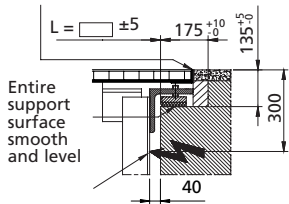

Detail Z

Gaps at joints to be filled with joint filler (by customer)

Inlet for lighting and power circuits centered at upper end, through front face

Step width A mm	Rise H mm	Weight kN	Support loads			Transp. dimensions	
			R1 kN	R2 kN	R3 kN	Balustrade height 1000 h^3	l
800	5000	89	79	70	-	3350	16220
	5500	93	83	73	-	3380	17220
	6000	97	87	77	-	3400	18210
	6500	97	46	37	83	3410	19200
	7000	100	47	38	88	4)	4)
	7500	104	48	39	93	4)	4)
	8000	108	50	40	98	4)	4)
	8500	111	51	42	103	4)	4)
	9000	115	52	43	108	4)	4)
	9500	119	53	44	113	4)	4)
10000	122	54	45	117	4)	4)	
1000	5000	94	89	79	-	3350	16220
	5500	95	48	39	86	3380	17220
	6000	99	50	41	92	3400	18210
	6500	103	51	42	97	3410	19200
	7000	107	52	43	103	4)	4)
	7500	110	53	44	109	4)	4)
	8000	114	55	46	114	4)	4)
	8500	118	56	47	120	4)	4)
	9000	122	57	48	126	4)	4)
	9500	126	59	50	131	4)	4)
10000	130	60	51	137	4)	4)	

Schindler